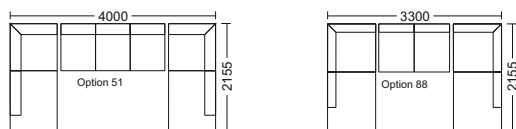

LEGS OPTIONS

- Level 1: Diana, Garda, Omega, Passione, Saule, Scenario, Tera, Velvet, Vista, Vytas
- Level 2: Belvedere, Cassino, Catania, Moda, Nuovo, Oleandro, Strada
- Level 3: Cristallo, Infiniti, Riviera
- Level 4: Cantare, Lustro

! Patterns Do Not Match

TWO TONE VERSION AVAILABLE
AT EXTRA CHARGE OF 5%