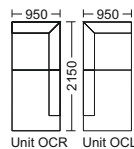

LEGS OPTIONS

Level 1: Diana, Garda, Omega, Passione, Saule, Scenario, Tera, Velvet, Vista, Vytas

Level 2: Belvedere, Cassino, Catania, Moda, Nuovo, Oleandro, Strada

Level 3: Cristallo, Infiniti, Riviera

Level 4: Cantare, Lustro

TWO TONE VERSION AVAILABLE
AT EXTRA CHARGE OF 5%

! Patterns Do Not Match