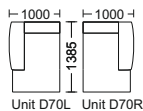

LEGS OPTIONS

Level 1: Diana, Garda, Omega, Passione, Saule, Scenario, Tera, Velvet, Vista, Vytas

Level 2: Belvedere, Cassino, Catania, Moda, Nuovo, Oleandro, Strada

Level 3: Cristallo, Infiniti, Riviera

Level 4: Cantare, Lustro

TWO TONE VERSION AVAILABLE
AT EXTRA CHARGE OF 5%

! Patterns Do Not Match