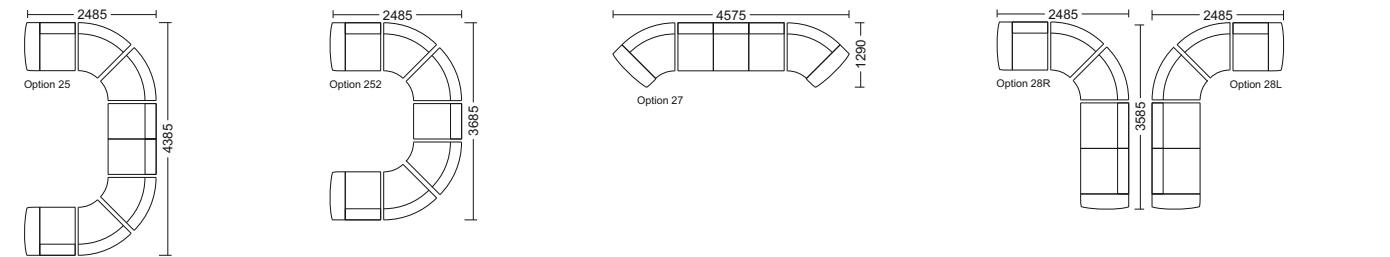

Level 1: Diana, Garda, Omega, Passione, Saule, Scenario, Tera, Velvet, Vista, Vytas
Level 2: Belvedere, Cassino, Catania, Moda, Nuovo, Oleandro, Strada
Level 3: Cristallo, Infiniti, Riviera
Level 4: Cantare, Lustru

! Patterns Do Not Match