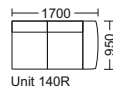

LEGS OPTIONS

Level 1: Diana, Garda, Omega, Passione, Saule, Scenario, Tera, Velvet, Vista, Vytas

Level 2: Belvedere, Cassino, Catania, Moda, Nuovo, Oleandro, Strada

Level 3: Cristallo, Infiniti, Riviera

Level 4: Cantare, Lustro

TWO TONE VERSION AVAILABLE
AT EXTRA CHARGE OF 5%

! Patterns Do Not Match