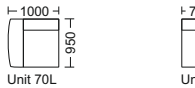

LEGS OPTIONS

Level 1: Diana, Garda, Omega, Passione, Saule, Scenario, Tera, Velvet, Vista, Vytas

Level 2: Belvedere, Cassino, Catania, Moda, Nuovo, Oleandro, Strada

Level 3: Cristallo, Infiniti, Riviera

Level 4: Cantare, Lustro

TWO TONE VERSION AVAILABLE
AT EXTRA CHARGE OF 5%

! Patterns Do Not Match