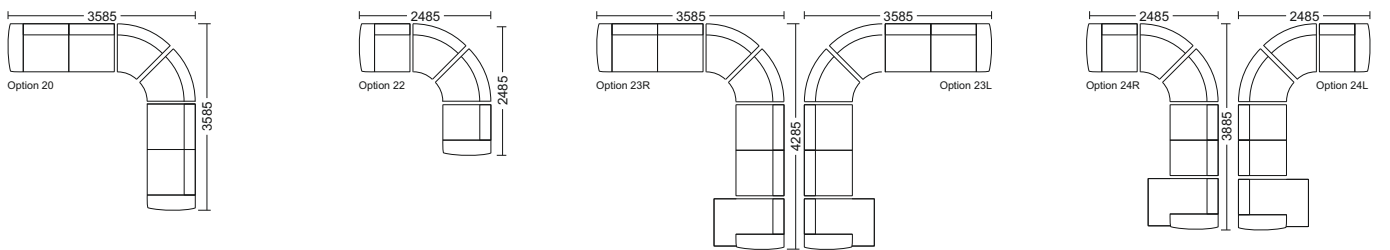

Level 1: Diana, Garda, Omega, Passione, Saule, Scenario, Tera, Velvet, Vista, Vytas
Level 2: Belvedere, Cassino, Catania, Moda, Nuovo, Oleandro, Strada
Level 3: Cristallo, Infiniti, Riviera
Level 4: Cantare, Lustru

! Patterns Do Not Match