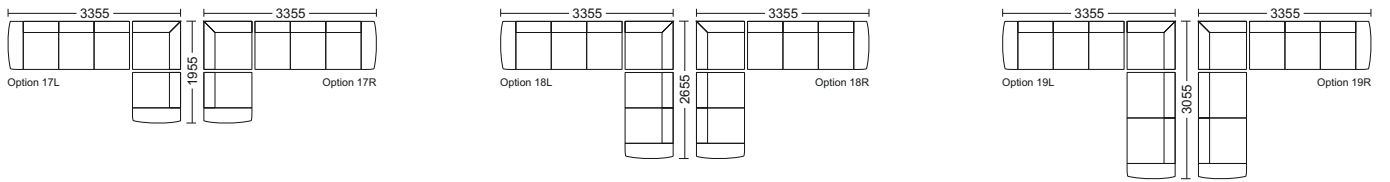

Level 1: Diana, Garda, Omega, Passione, Saule, Scenario, Tera, Velvet, Vista, Vytas
Level 2: Belvedere, Cassino, Catania, Moda, Nuovo, Oleandro, Strada
Level 3: Cristallo, Infiniti, Riviera
Level 4: Cantare, Lustru

! Patterns Do Not Match