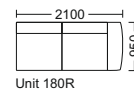

LEGS OPTIONS

Level 1: Diana, Garda, Omega, Passione, Saule, Scenario, Tera, Velvet, Vista, Vytas

Level 2: Belvedere, Cassino, Catania, Moda, Nuovo, Oleandro, Strada

Level 3: Cristallo, Infiniti, Riviera

Level 4: Cantare, Lustro

TWO TONE VERSION AVAILABLE
AT EXTRA CHARGE OF 5%

! Patterns Do Not Match