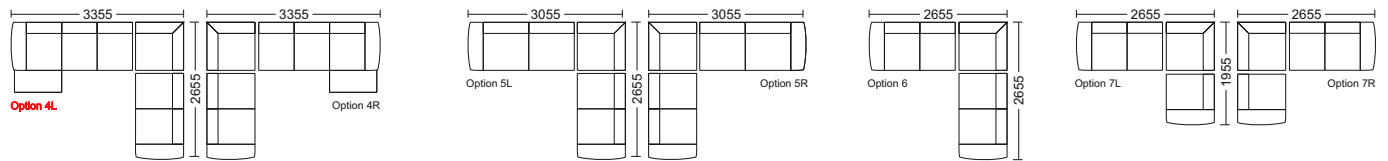

LEGS OPTIONS

- Level 1: Diana, Garda, Omega, Passione, Saule, Scenario, Tera, Velvet, Vista, Vytas
- Level 2: Belvedere, Cassino, Catania, Moda, Nuovo, Oleandro, Strada
- Level 3: Cristallo, Infiniti, Riviera
- Level 4: Cantare, Lustro

! Patterns Do Not Match

TWO TONE VERSION AVAILABLE
AT EXTRA CHARGE OF 5%