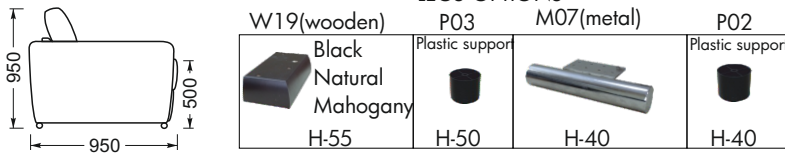

LEGS OPTIONS

Level 1: Diana, Garda, Omega, Passione, Saule, Scenario, Tera, Velvet, Vista, Vytas

Level 2: Belvedere, Cassino, Catania, Moda, Nuovo, Oleandro, Strada

Level 3: Cristallo, Infiniti, Riviera

Level 4: Cantare, Lustro

TWO TONE VERSION AVAILABLE
AT EXTRA CHARGE OF 5%

! Patterns Do Not Match