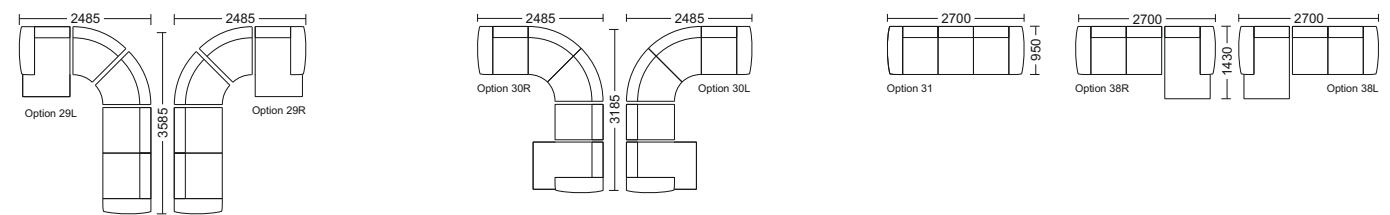

Level 1: Diana, Garda, Omega, Passione, Saule, Scenario, Tera, Velvet, Vista, Vytas
Level 2: Belvedere, Cassino, Catania, Moda, Nuovo, Oleandro, Strada
Level 3: Cristallo, Infiniti, Riviera
Level 4: Cantare, Lustru

! Patterns Do Not Match