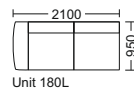

LEGS OPTIONS

Level 1: Diana, Garda, Omega, Passione, Saule, Scenario, Tera, Velvet, Vista, Vytas

Level 2: Belvedere, Cassino, Catania, Moda, Nuovo, Oleandro, Strada

Level 3: Cristallo, Infiniti, Riviera

Level 4: Cantare, Lustro

TWO TONE VERSION AVAILABLE
AT EXTRA CHARGE OF 5%

! Patterns Do Not Match