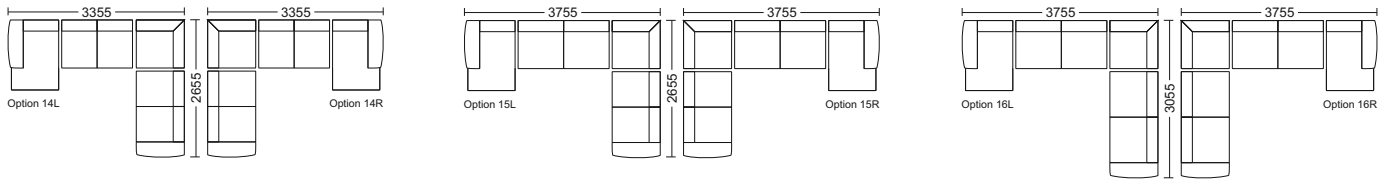

Level 1: Diana, Garda, Omega, Passione, Saule, Scenario, Tera, Velvet, Vista, Vytas
Level 2: Belvedere, Cassino, Catania, Moda, Nuovo, Oleandro, Strada
Level 3: Cristallo, Infiniti, Riviera
Level 4: Cantare, Lustru

! Patterns Do Not Match