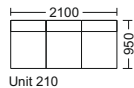

LEGS OPTIONS

Level 1: Diana, Garda, Omega, Passione, Saule, Scenario, Tera, Velvet, Vista, Vytas

Level 2: Belvedere, Cassino, Catania, Moda, Nuovo, Oleandro, Strada

Level 3: Cristallo, Infiniti, Riviera

Level 4: Cantare, Lustro

TWO TONE VERSION AVAILABLE
AT EXTRA CHARGE OF 5%

! Patterns Do Not Match