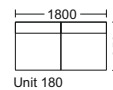

LEGS OPTIONS

Level 1: Diana, Garda, Omega, Passione, Saule, Scenario, Tera, Velvet, Vista, Vytas

Level 2: Belvedere, Cassino, Catania, Moda, Nuovo, Oleandro, Strada

Level 3: Cristallo, Infiniti, Riviera

Level 4: Cantare, Lustro

TWO TONE VERSION AVAILABLE
AT EXTRA CHARGE OF 5%

! Patterns Do Not Match