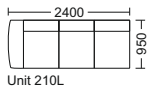

LEGS OPTIONS

Level 1: Diana, Garda, Omega, Passione, Saule, Scenario, Tera, Velvet, Vista, Vytas

Level 2: Belvedere, Cassino, Catania, Moda, Nuovo, Oleandro, Strada

Level 3: Cristallo, Infiniti, Riviera

Level 4: Cantare, Lustro

TWO TONE VERSION AVAILABLE
AT EXTRA CHARGE OF 5%

! Patterns Do Not Match