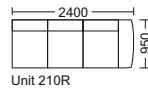

LEGS OPTIONS

Level 1: Diana, Garda, Omega, Passione, Saule, Scenario, Tera, Velvet, Vista, Vytas

Level 2: Belvedere, Cassino, Catania, Moda, Nuovo, Oleandro, Strada

Level 3: Cristallo, Infiniti, Riviera

Level 4: Cantare, Lustro

TWO TONE VERSION AVAILABLE
AT EXTRA CHARGE OF 5%

! Patterns Do Not Match