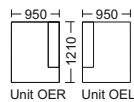

LEGS OPTIONS

Level 1: Diana, Garda, Omega, Passione, Saule, Scenario, Tera, Velvet, Vista, Vytas

Level 2: Belvedere, Cassino, Catania, Moda, Nuovo, Oleandro, Strada

Level 3: Cristallo, Infiniti, Riviera

Level 4: Cantare, Lustro

TWO TONE VERSION AVAILABLE
AT EXTRA CHARGE OF 5%

! Patterns Do Not Match