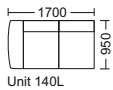

LEGS OPTIONS

Level 1: Diana, Garda, Omega, Passione, Saule, Scenario, Tera, Velvet, Vista, Vytas

Level 2: Belvedere, Cassino, Catania, Moda, Nuovo, Oleandro, Strada

Level 3: Cristallo, Infiniti, Riviera

Level 4: Cantare, Lustro

TWO TONE VERSION AVAILABLE
AT EXTRA CHARGE OF 5%

! Patterns Do Not Match