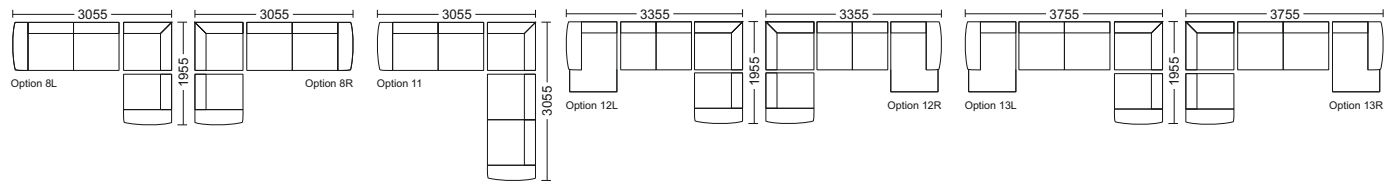

LEGS OPTIONS

- Level 1: Diana, Garda, Omega, Passione, Saule, Scenario, Tera, Velvet, Vista, Vytas
- Level 2: Belvedere, Cassino, Catania, Moda, Nuovo, Oleandro, Strada
- Level 3: Cristallo, Infiniti, Riviera
- Level 4: Cantare, Lustro

! Patterns Do Not Match

TWO TONE VERSION AVAILABLE
AT EXTRA CHARGE OF 5%