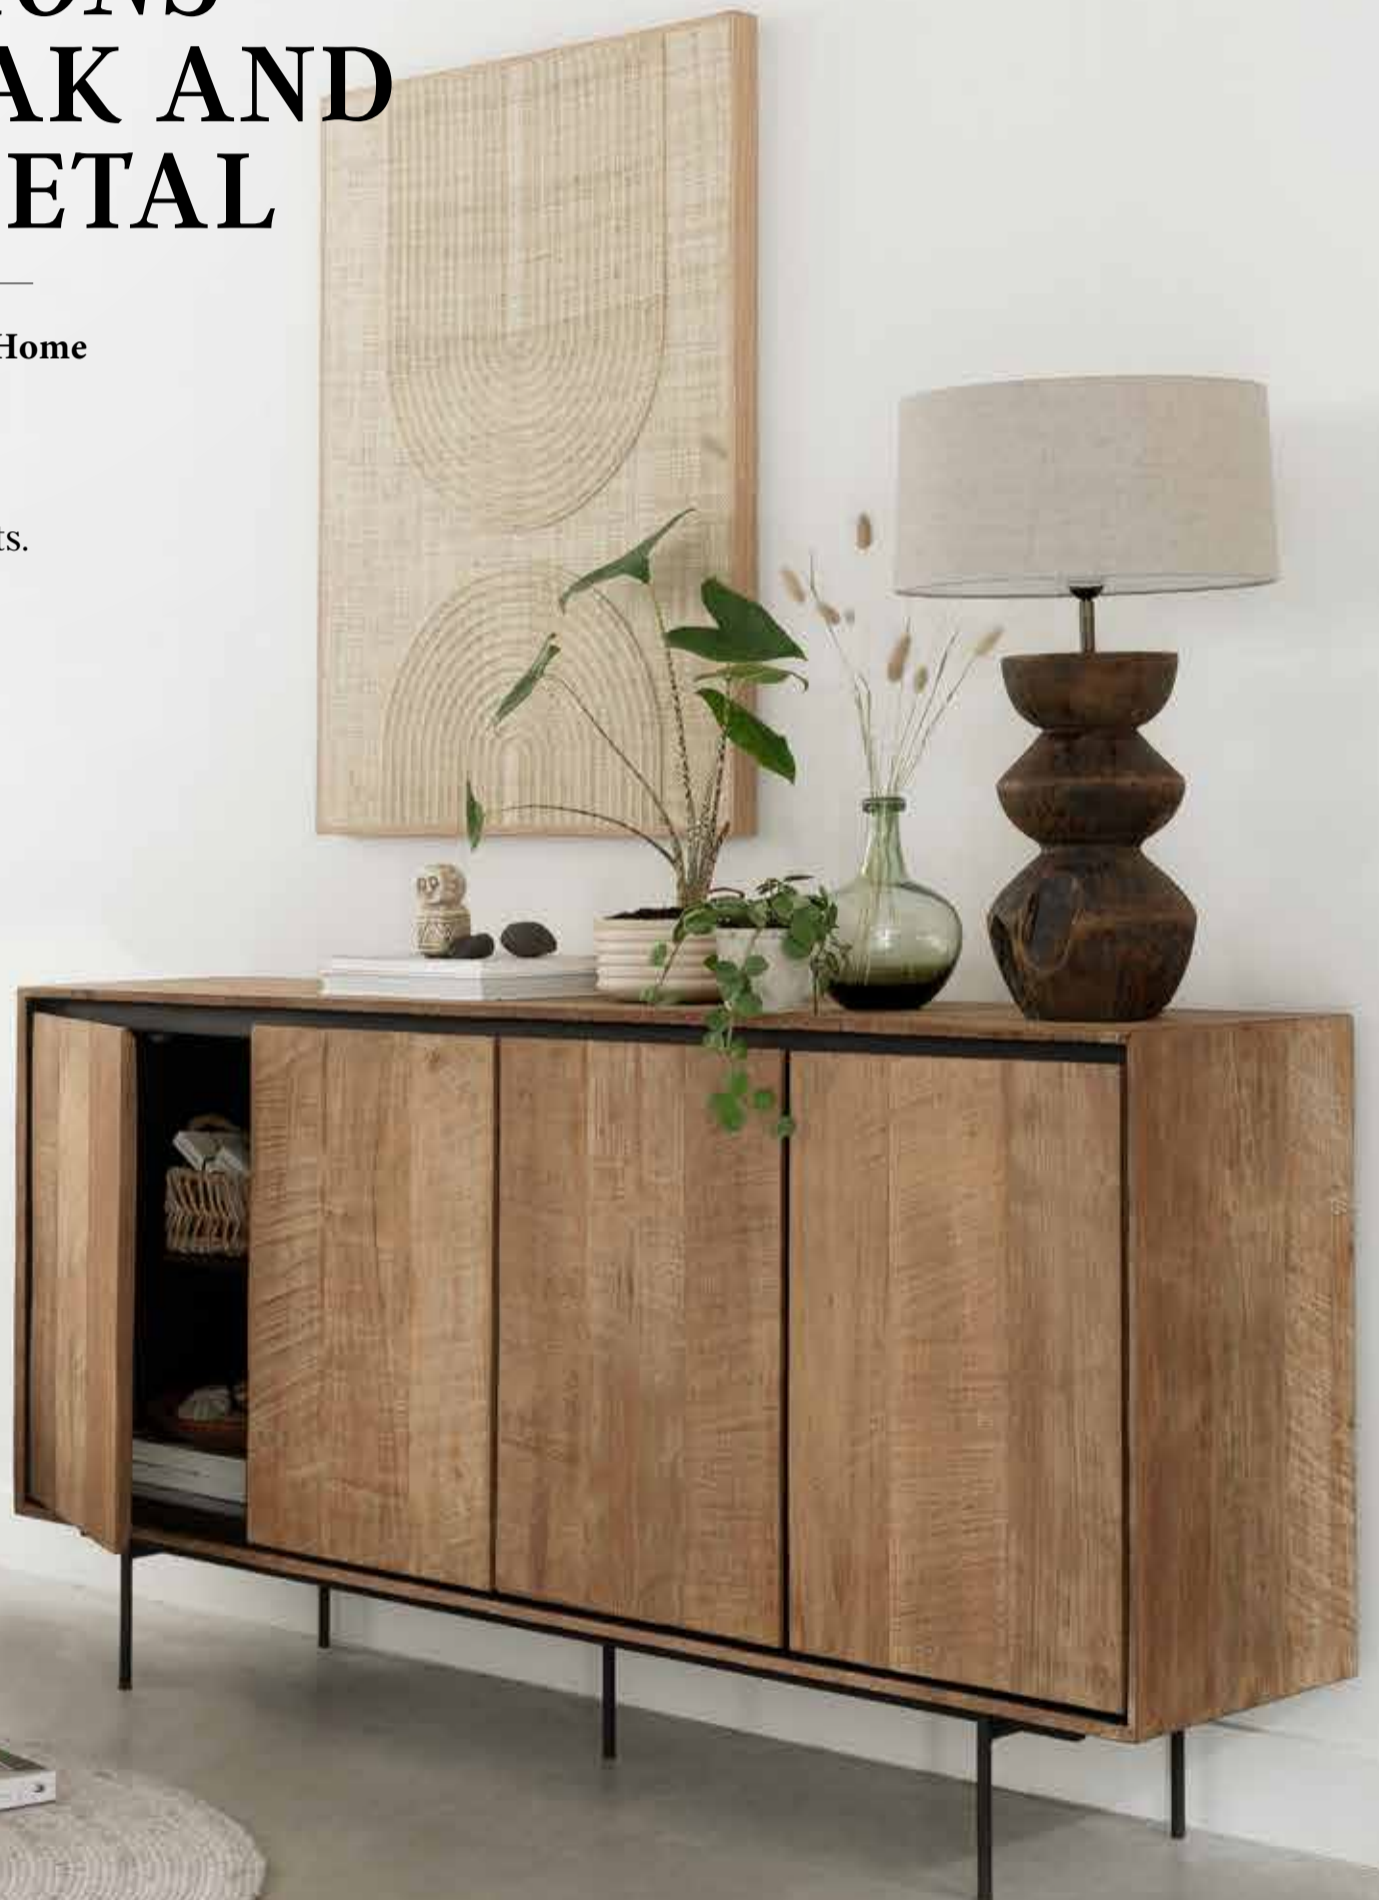

NEWS

Introducing the Metropole Collection

WINNING COMBINATIONS OF OLD TEAK AND MODERN METAL

The Metropole Collection *by* DANSK Home stands out by its intriguing match of recycled teak with smooth metal. This season we have beautiful new cabinets.

METROPOLE

Collection *by* DANSK Home

**ANOTHER BEAUTY
BY OUR TALENTED
CRAFTSMEN**

METROPOLE DRESSER

Dresser Metropole has the cunning contrast of solid wood on slender legs, which gives it an attractive lightness. In contrast the storage space offered is huge. The 6 doors have a black frame that is accentuated by the slanting rims on the front.

**NEW
ARRIVAL**

1 fixed shelf
inside

dresser Metropole, 6 doors
90x220x40 cm - recycled teakwood

WINNING COMBINATIONS OF OLD TEAK AND MODERN METAL

The Metropole Collection *by* **DANSK Home** stands out by its intriguing match of recycled teak with smooth metal. This season we have three beautiful new cabinets.

METROPOLE

Collection *by* DANSK Home

NEW METROPOLE SIDEBOARD

METROPOLE CUPBOARD & DRESSER

Cupboard and dresser Metropole have the cunning contrast of solid wood on slender legs, which gives it an attractive lightness. In contrast the storage space offered is huge. The doors have a black frame that is accentuated by the slanting rims on the front.