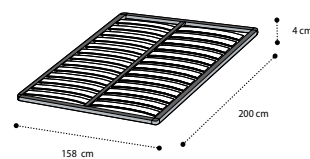

Orthopedic folding frame w/out legs 158x200 cm

180 cm