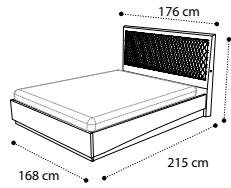

160 cm

bed 160x200

180 cm

bed 180x200

0,37 70,70 Box 3

0,40 77,20 Box 3

0,46 77,10 Box 3

0,47 77,60 Box 3

0,48 85,80 Box 3

LED HEADBOARD 140-154-160-180cm WITH LIFT MECHANISM AND STORAGE

140 cm

bed with storage 140x200

154 cm

bed with storage 154x203

160 cm

bed with storage 160x200

180 cm

Bed storage 180x200

0,60 114 Box 6

0,64 114,30 Box 6

0,65 114,80 Box 6

0,71 126 Box 6

BED QUILTED HEADBOARD 154-160-180cm

154 cm

bed with concealed LED 154x203

160 cm

bed with concealed LED 160x200

180 cm

bed with concealed LED 180x200

BED 154-160-180cm

154 cm

bed with concealed LED and storage 154x203