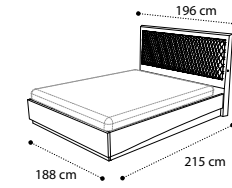

0,48 85,80 Box 3

LED HEADBOARD 140-154-160-180cm WITH LIFT MECHANISM AND STORAGE

140 cm

bed with storage 140x200

154 cm

bed with storage 154x203

160 cm

bed with storage 160x200

180 cm

Bed storage 180x200

0,60 114 Box 6

0,64 114,30 Box 6

0,65 114,80 Box 6

0,71 126 Box 6

BED QUILTED HEADBOARD 154-160-180cm

154 cm

bed with concealed LED 154x203

160 cm

bed with concealed LED 160x200

180 cm

bed with concealed LED 180x200

BED 154-160-180cm

154 cm

bed with concealed LED and storage 154x203

160 cm

bed with LED and storage 160x200

180 cm

bed with storage 180x200

Taupe
Cream

0,45 84,8 Box 3

0,47 86 Box 3

0,48 88 Box 3