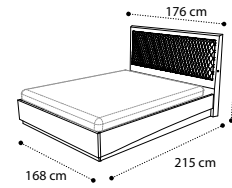

0,48 85,80 Box 3

LED HEADBOARD 140-154-160-180cm WITH LIFT MECHANISM AND STORAGE

140 cm

bed with storage 140x200

154 cm

bed with storage 154x203

160 cm

bed with storage 160x200

180 cm

Bed storage 180x200

0,60 114 Box 6

0,64 114,30 Box 6

0,65 114,80 Box 6

0,71 126 Box 6

BED QUILTED HEADBOARD 154-160-180cm

154 cm

bed with concealed LED 154x203

160 cm

bed with concealed LED 160x200

180 cm

bed with concealed LED 180x200

BED 154-160-180cm

154 cm

bed with concealed LED and storage 154x203

160 cm

bed with LED and storage 160x200

180 cm

bed with storage 180x200

Taupe
Cream

0,45 84,8 Box 3

0,47 86 Box 3

0,48 88 Box 3