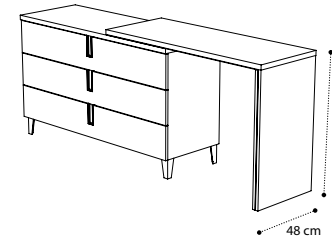

Vanity top w/single dresser 3 drawers

0,69 m³ 87,90 kg Box 2