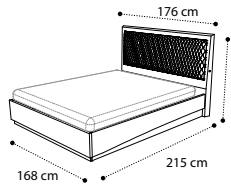

160 cm

bed 160x200

180 cm

bed 180x200

0,37 70,70 Box 3

0,40 77,20 Box 3

0,46 77,10 Box 3

0,47 77,60 Box 3

0,48 85,80 Box 3

LED HEADBOARD 140-154-160-180cm WITH LIFT MECHANISM AND STORAGE

140 cm

bed with storage 140x200

154 cm

bed with storage 154x203

160 cm

bed with storage 160x200

180 cm

Bed storage 180x200

0,60 114 Box 6

0,64 114,30 Box 6

0,65 114,80 Box 6

0,71 126 Box 6

BED QUILTED HEADBOARD 154-160-180cm

154 cm

bed with concealed LED 154x203

160 cm

bed with concealed LED 160x200

180 cm

bed with concealed LED 180x200

BED 154-160-180cm

154 cm

bed with concealed LED and storage 154x203