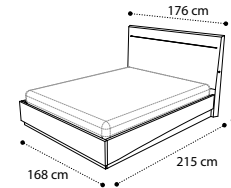

160 cm

bed 160x200

180 cm

bed 180x200

0,37 70,70 Box 3

0,40 77,20 Box 3

0,46 77,10 Box 3

0,47 77,60 Box 3

0,48 85,80 Box 3

LED HEADBOARD 140-154-160-180cm WITH LIFT MECHANISM AND STORAGE

140 cm

bed with storage 140x200

154 cm

bed with storage 154x203

160 cm

bed with storage 160x200

180 cm

Bed storage 180x200

0,60 114 Box 6

0,64 114,30 Box 6

0,65 114,80 Box 6

0,71 126 Box 6

BED QUILTED HEADBOARD 154-160-180cm

154 cm

bed with concealed LED 154x203

160 cm

bed with concealed LED 160x200

180 cm

bed with concealed LED 180x200

BED 154-160-180cm

154 cm

bed with concealed LED and storage 154x203