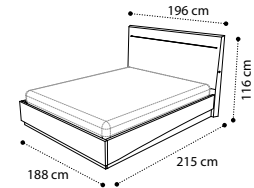

160 cm

bed 160x200

180 cm

bed 180x200

0,37 70,70 Box 3

0,40 77,20 Box 3

0,46 77,10 Box 3

0,47 77,60 Box 3

0,48 85,80 Box 3

LED HEADBOARD 140-154-160-180cm WITH LIFT MECHANISM AND STORAGE

140 cm

bed with storage 140x200

154 cm

bed with storage 154x203

160 cm

bed with storage 160x200

180 cm

Bed storage 180x200

0,60 114 Box 6

0,64 114,30 Box 6

0,65 114,80 Box 6

0,71 126 Box 6

BED QUILTED HEADBOARD 154-160-180cm

154 cm

bed with concealed LED 154x203

160 cm

bed with concealed LED 160x200

180 cm

bed with concealed LED 180x200

BED 154-160-180cm

154 cm

bed with concealed LED and storage 154x203