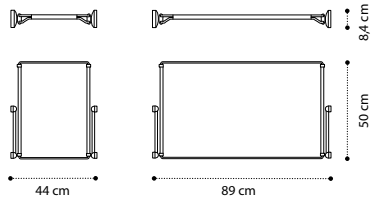

WARDROBE ACCESSORIES

Pullout frame for module 45 and 90