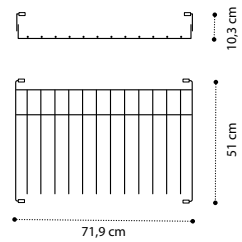

Pullout trousers rack for module 90