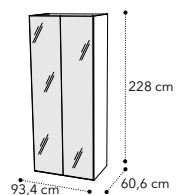

HINGED WARDROBES MIRROR DOORS

2 mirror door wardrobe