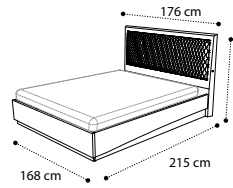

0,48 85,80 Box 3

LED HEADBOARD 140-154-160-180cm WITH LIFT MECHANISM AND STORAGE

140 cm

bed with storage 140x200

154 cm

bed with storage 154x203

160 cm

bed with storage 160x200

180 cm

Bed storage 180x200

0,60 114 Box 6

0,64 114,30 Box 6

0,65 114,80 Box 6

0,71 126 Box 6

BED QUILTED HEADBOARD 154-160-180cm

154 cm

bed with concealed LED 154x203

160 cm

bed with concealed LED 160x200

180 cm

bed with concealed LED 180x200

BED 154-160-180cm

154 cm

bed with concealed LED and storage 154x203

160 cm

bed with LED and storage 160x200

180 cm

bed with storage 180x200

Taupe
Cream

0,45 84,8 Box 3

0,47 86 Box 3

0,48 88 Box 3