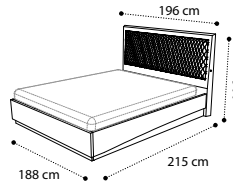

160 cm

bed 160x200

180 cm

bed 180x200

0,37 70,70 Box 3

0,40 77,20 Box 3

0,46 77,10 Box 3

0,47 77,60 Box 3

0,48 85,80 Box 3

LED HEADBOARD 140-154-160-180cm WITH LIFT MECHANISM AND STORAGE

140 cm

bed with storage 140x200

154 cm

bed with storage 154x203

160 cm

bed with storage 160x200

180 cm

Bed storage 180x200

0,60 114 Box 6

0,64 114,30 Box 6

0,65 114,80 Box 6

0,71 126 Box 6

BED QUILTED HEADBOARD 154-160-180cm

154 cm

bed with concealed LED 154x203

160 cm

bed with concealed LED 160x200

180 cm

bed with concealed LED 180x200

BED 154-160-180cm

154 cm

bed with concealed LED and storage 154x203