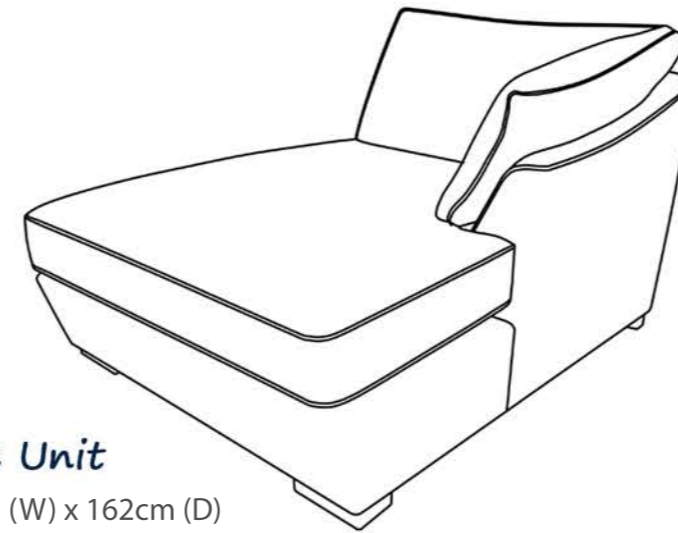

## STEP ONE - Choose Your Sofa Size

- 4 Seater Sofa** (Split-Frame Option Available) 91cm (H) x 251cm (W) x 102cm (D)
- 3 Seater Sofa** (Split-Frame Option Available) 91cm (H) x 221cm (W) x 102cm (D)
- 2 Seater Sofa** (Split-Frame Option Available) 91cm (H) x 180cm (W) x 102cm (D)

**Snuggle Chair**  
91cm (H) x 147cm (W) x 102cm (D)

**Chair**  
91cm (H) x 112cm (W) x 102cm (D)

Solid Hardwood Feet In Both LIGHT & DARK Finishes.

## STEP TWO - Select Your Fabrics & Co-ordinating Cushions

**Chaise Unit**  
91cm (H) x 110cm (W) x 162cm (D)

Large Variety Of Fabrics To Choose From.

High quality resilient foam seat cushions.

Tempered steel Serpentine springing.

## STEP THREE - Select Your Foot Option

**Large End Sofa** (Left/Right Hand Available) 91cm (H) x 198cm (W) x 102cm (D)  
**Medium End Sofa** (Left/Right Hand Available) 91cm (H) x 157cm (W) x 102cm (D)