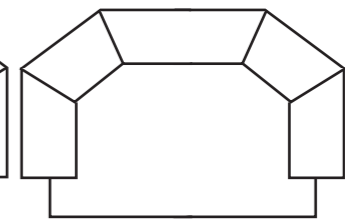

Savannah Hex

Approximate standard dimensions are as follows in centimeters/Inches :- Height 89/35", Depth 107/42". Width = W and other dimensions are listed below as appropriate.

S4) 4 Seater W 290/114"

S3.5) 3.5 Seater W 262/103"

S3) 3 Seater W 234/92"

S2.5) 2.5 Seater W 206/81"

S2) 2 Seater W 178/70"

S1.5) 1.5 Seater
W 150/59"

S1) Chair
W 123/48"

SL4) L/H 4 Seater W 253/100"

SL3.5) L/H 3.5 Seater W 225/89"

SL3) L/H 3 Seater
W 197/78"

SL2.5) L/H 2.5 Seater
W 169/67"

SL2) L/H 2 Seater
W 141/56"

SL1.5) L/H 1.5 Seater
W 113/45"

SL1) L/H Chair
W 85/34"

SR4) R/H 4 Seater W 253/100"

SR3.5) R/H 3.5 Seater W 225/89"

SR3) R/H 3 Seater
W 197/78"

PCR) Petite Chaise
W 168/66"

SHC) Shaped Corner
W 122/48 Depth 122/48"

SSC) Square Corner
W 107/42"

DANSK

www.dansk.co.uk