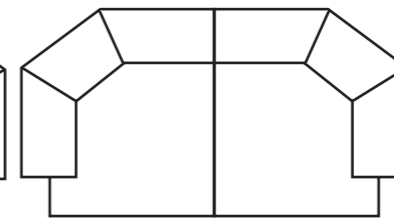

Savannah Hex

Approximate standard dimensions are as follows in centimeters/Inches :- Height 89/35", Depth 107/42". Width = W and other dimensions are listed below as appropriate.

S4) 4 Seater W 290/114"

S3.5) 3.5 Seater W 262/103"

S3) 3 Seater W 234/92"

S2.5) 2.5 Seater W 206/81"

S2) 2 Seater W 178/70"

S1.5) 1.5 Seater
W 150/59"

S1) Chair
W 123/48"

SL4) L/H 4 Seater W 253/100"

SL3.5) L/H 3.5 Seater W 225/89"

SL3) L/H 3 Seater
W 197/78"

SL2.5) L/H 2.5 Seater
W 169/67"

SL2) L/H 2 Seater
W 141/56"

SL1.5) L/H 1.5 Seater
W 113/45"

SL1) L/H Chair
W 85/34"

SR4) R/H 4 Seater W 253/100"

SR3.5) R/H 3.5 Seater W 225/89"

SR3) R/H 3 Seater
W 197/78"

PCR) Petite Chaise
W 168/66"

SHC) Shaped Corner
W 122/48 Depth 122/48"

SSC) Square Corner
W 107/42"

DANSK

www.dansk.co.uk