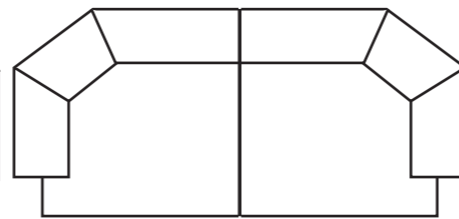

Savannah Hex

Approximate standard dimensions are as follows in centimeters/Inches :- Height 89/35", Depth 107/42". Width = W and other dimensions are listed below as appropriate.

S4) 4 Seater W 290/114"

S3.5) 3.5 Seater W 262/103"

S3) 3 Seater W 234/92"

S2.5) 2.5 Seater W 206/81"

S2) 2 Seater W 178/70"

S1.5) 1.5 Seater
W 150/59"

S1) Chair
W 123/48"

SL4) L/H 4 Seater W 253/100"

SL3.5) L/H 3.5 Seater W 225/89"

SL3) L/H 3 Seater
W 197/78"

SL2.5) L/H 2.5 Seater
W 169/67"

SL2) L/H 2 Seater
W 141/56"

SL1.5) L/H 1.5 Seater
W 113/45"

SL1) L/H Chair
W 85/34"

SR4) R/H 4 Seater W 253/100"

SR3.5) R/H 3.5 Seater W 225/89"

SR3) R/H 3 Seater
W 197/78"

PCR) Petite Chaise
W 168/66"

SHC) Shaped Corner
W 122/48 Depth 122/48"

SSC) Square Corner
W 107/42"

DANSK

www.dansk.co.uk