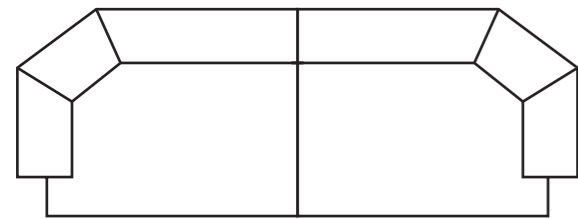

Savannah Hex

Approximate standard dimensions are as follows in centimeters/Inches :- Height 89/35", Depth 107/42". Width = W and other dimensions are listed below as appropriate.

S4) 4 Seater W 290/114"

S3.5) 3.5 Seater W 262/103"

S3) 3 Seater W 234/92"

S2.5) 2.5 Seater W 206/81"

S2) 2 Seater W 178/70"

S1.5) 1.5 Seater
W 150/59"

S1) Chair
W 123/48"

SL4) L/H 4 Seater W 253/100"

SL3.5) L/H 3.5 Seater W 225/89"

SL3) L/H 3 Seater
W 197/78"

SL2.5) L/H 2.5 Seater
W 169/67"

SL2) L/H 2 Seater
W 141/56"

SL1.5) L/H 1.5 Seater
W 113/45"

SL1) L/H Chair
W 85/34"

SR4) R/H 4 Seater W 253/100"

SR3.5) R/H 3.5 Seater W 225/89"

SR3) R/H 3 Seater
W 197/78"

PCR) Petite Chaise
W 168/66"

SHC) Shaped Corner
W 122/48 Depth 122/48"

SSC) Square Corner
W 107/42"

DANSK

www.dansk.co.uk