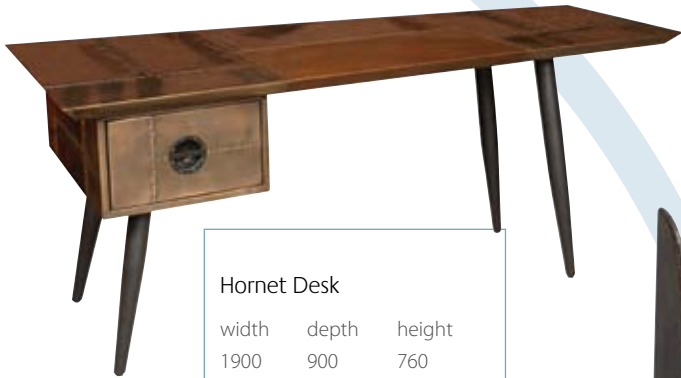

width	depth	height
1000	480	1040

Hornet Desk

width	depth	height
1900	900	760

Wing Bookcase

width	depth	height
850	500	1900