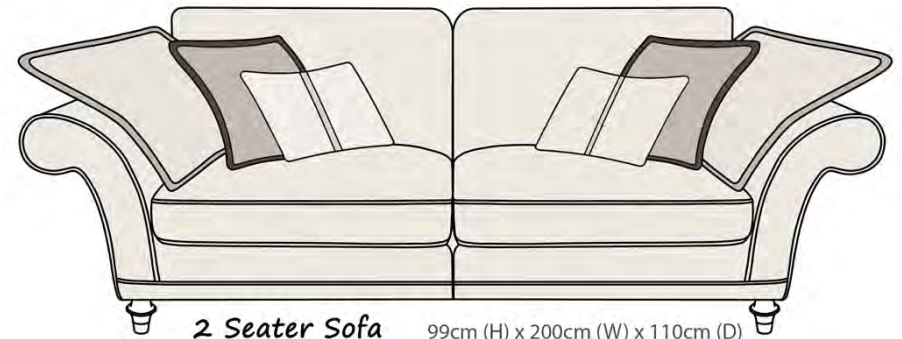

Cincinnati

STEP ONE - Choose Your Sofa Size

Feather filled
Scatters and
Bolsters.

3 Seater Sofa
(Split-Frame Option Available)

99cm (H) x 235cm (W) x 110cm (D)

2 Seater Sofa
(Split-Frame Option Available)

99cm (H) x 200cm (W) x 110cm (D)

STEP TWO - Select Your Fabrics & Co-ordinating Cushions

Highly resilient
elasticated back webbing.

Cushions blown using
Spiral Conjugate Fibre
Technology.

4 Seater Sofa
(Split-Frame Option Only)

99cm (H) x 269cm (W) x 110cm (D)

Hardwood frame
Hand-Crafted with Care.

10 Year Frame
Guarantee.

Large Variety
Of Fabrics To
Choose From.

STEP THREE - Select Your Foot Option

Solid Hardwood
Feet In Both
Drift Wood &
Dark Finishes.

Snug

99cm (H) x 152cm (W) x 110cm (D)

Chair

99cm (H) x 134cm (W) x 110cm (D)

High quality resilient
foam seat cushions.

Tempered steel
Serpentine springing.