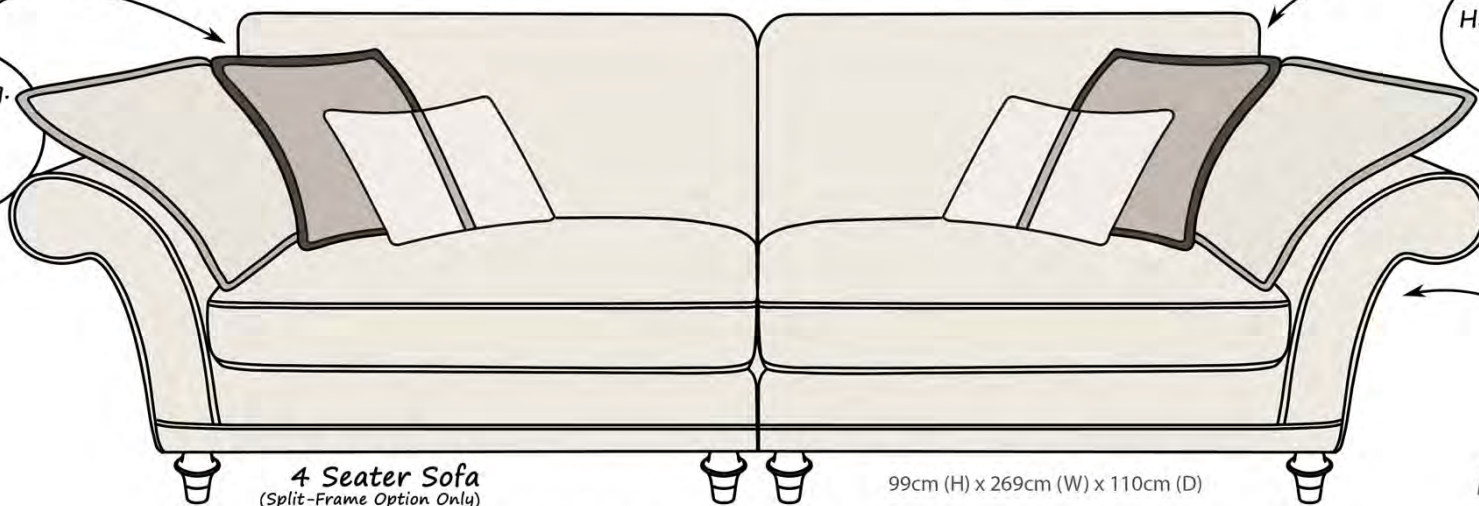

Cincinnati

STEP ONE - Choose Your Sofa Size

Feather filled
Scatters and
Bolsters.

3 Seater Sofa
(Split-Frame Option Available)

99cm (H) x 235cm (W) x 110cm (D)

2 Seater Sofa
(Split-Frame Option Available)

99cm (H) x 200cm (W) x 110cm (D)

STEP TWO - Select Your Fabrics & Co-ordinating Cushions

Highly resilient
elasticated back webbing.

Cushions blown using
Spiral Conjugate Fibre
Technology.

4 Seater Sofa
(Split-Frame Option Only)

99cm (H) x 269cm (W) x 110cm (D)

Hardwood frame
Hand-Crafted with Care.

10 Year Frame
Guarantee.

Large Variety
Of Fabrics To
Choose From.

STEP THREE - Select Your Foot Option

Solid Hardwood
Feet In Both
Drift Wood &
Dark Finishes.

Snug

99cm (H) x 152cm (W) x 110cm (D)

Chair

99cm (H) x 134cm (W) x 110cm (D)

High quality resilient
foam seat cushions.

Tempered steel
Serpentine springing.