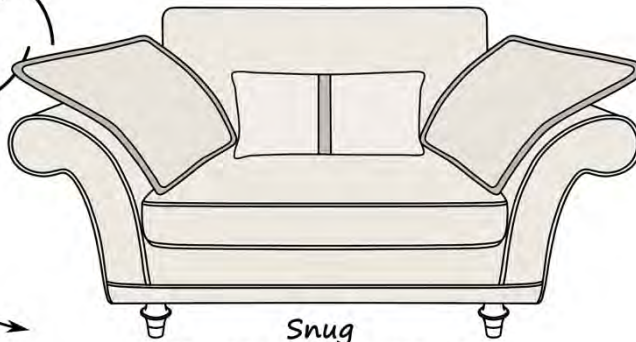

Cincinnati

STEP ONE - Choose Your Sofa Size

Feather filled
Scatters and
Bolsters.

3 Seater Sofa
(Split-Frame Option Available)

99cm (H) x 235cm (W) x 110cm (D)

2 Seater Sofa
(Split-Frame Option Available)

99cm (H) x 200cm (W) x 110cm (D)

STEP TWO - Select Your Fabrics & Co-ordinating Cushions

Highly resilient
elasticated back webbing.

Cushions blown using
Spiral Conjugate Fibre
Technology.

4 Seater Sofa
(Split-Frame Option Only)

99cm (H) x 269cm (W) x 110cm (D)

Hardwood frame
Hand-Crafted with Care.

10 Year Frame
Guarantee.

Large Variety
Of Fabrics To
Choose From.

STEP THREE - Select Your Foot Option

Solid Hardwood
Feet In Both
Drift Wood &
Dark Finishes.

Snug

99cm (H) x 152cm (W) x 110cm (D)

Chair

99cm (H) x 134cm (W) x 110cm (D)

High quality resilient
foam seat cushions.

Tempered steel
Serpentine springing.