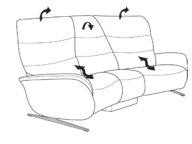

Curved sofa with Cumuly function

also available with electric motor
W: 202 x D: 102 x H: 107 cm