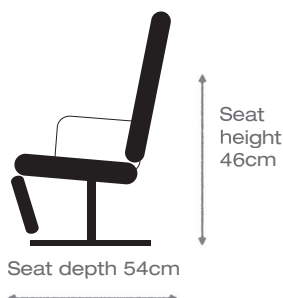

Leather shown: 24 Longru Azuro

- Two seat options - soft or medium
- Wide choice of leather colours / quality and fabric
- Three sizes of chair
- Five designs of base
- Reclines and swivels
- Integrated footrests
- Matching sofas available - *Azure 4080 / 81*
- Individually adjustable headrest
- Wooden base - *in beech 43*
- Upgrade your chair from manual to power - *optional extra Triple motor - Triple motor lift & rise Battery power pack option also available*

15 different options. 1 price!

SMALL

W: 72 x D: 84 x H: 111 cm

MEDIUM

W: 72 x D: 86 x H: 113 cm

LARGE

W: 72 x D: 88 x H: 117 cm