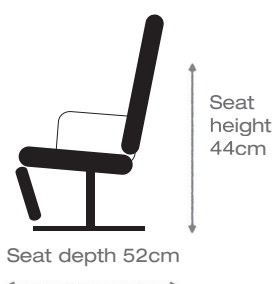

Leather shown: 24 Longru Azuro

- Two seat options - soft or medium
- Wide choice of leather colours / quality and fabric
- Three sizes of chair
- Five designs of base
- Reclines and swivels
- Integrated footrests
- Matching sofas available - *Azure 4080 / 81*
- Individually adjustable headrest
- Wooden base - *in beech 43*
- Upgrade your chair from manual to power - *optional extra Triple motor - Triple motor lift & rise Battery power pack option also available*

15 different options. 1 price!

SMALL

W: 72 x D: 84 x H: 111 cm

MEDIUM

W: 72 x D: 86 x H: 113 cm

LARGE

W: 72 x D: 88 x H: 117 cm