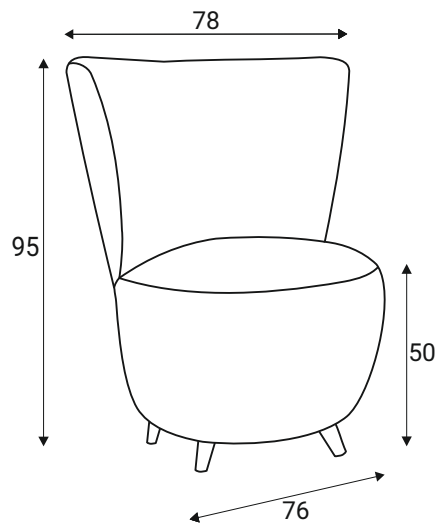

Apple

Comfort

Depth of the seat 60 cm

Legs

Leg W 27, H-100
Solid wood,
painted black

Leg M08, H-90
Metal,
Chrome finish

Article

DANSK