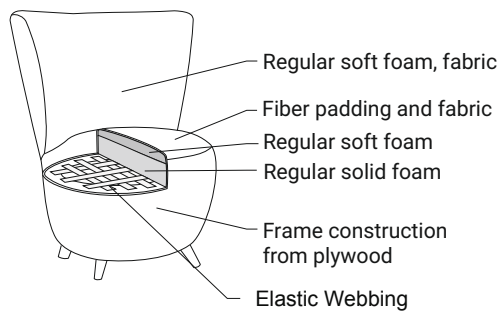

Apple

DANSK

Apple

Comfort

Depth of the seat 60 cm

Legs

Leg W 27, H-100
Solid wood,
painted black

Leg M08, H-90
Metal,
Chrome finish