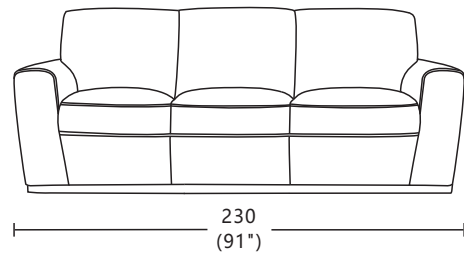

DANSK

MADRID

MADRID

- **Functionality:** not available on this model
- **Frame:** made from seasonal solid wood and plywood. All critical joints are securely glued, screwed and stapled.
- **Arms:** a modern curved arm profile with a tailored overlap seam, upholstered with foam.
- **Back:** hand-tensioned elastic webbing covered with foam.
- **Seat:** hand-tensioned elastic webbing covered with foam - seat height 50cm.
- **Seat Cushions:** removable cushions with high-resilient foam for superior comfort and support.
- **Back Cushions:** removable cushions filled with Dacron fibre.
- **Feet:** timber show-wood frame 4.4cm in wood finish WT.

CBM:1.92m³
3P

CBM:1.41m³
2P

CBM:0.86m³
1P

Profile

CBM:1.74m³
3PL/R

CBM:1.49m³
2.5PL/R

CBM:1.23m³
2PL/R

CBM:1.22m³
C