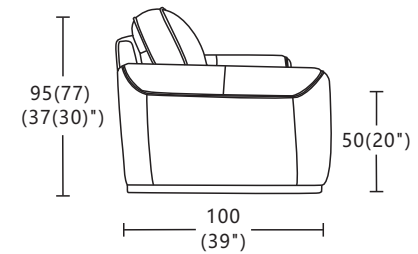

DANSK

MADRID

MADRID

- **Functionality:** not available on this model
- **Frame:** made from seasonal solid wood and plywood. All critical joints are securely glued, screwed and stapled.
- **Arms:** a modern curved arm profile with a tailored overlap seam, upholstered with foam.
- **Back:** hand-tensioned elastic webbing covered with foam.
- **Seat:** hand-tensioned elastic webbing covered with foam - seat height 50cm.
- **Seat Cushions:** removable cushions with high-resilient foam for superior comfort and support.
- **Back Cushions:** removable cushions filled with Dacron fibre.
- **Feet:** timber show-wood frame 4.4cm in wood finish WT.

CBM:1.92m³
3P

CBM:1.41m³
2P

CBM:0.86m³
1P

Profile

CBM:1.74m³
3PL/R

CBM:1.49m³
2.5PL/R

CBM:1.23m³
2PL/R

CBM:1.22m³
C