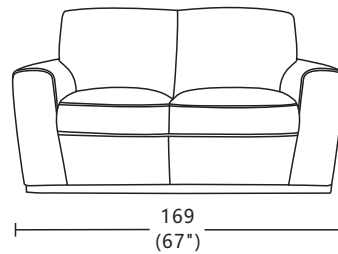

DANSK

MADRID

MADRID

- **Functionality:** not available on this model
- **Frame:** made from seasonal solid wood and plywood. All critical joints are securely glued, screwed and stapled.
- **Arms:** a modern curved arm profile with a tailored overlap seam, upholstered with foam.
- **Back:** hand-tensioned elastic webbing covered with foam.
- **Seat:** hand-tensioned elastic webbing covered with foam - seat height 50cm.
- **Seat Cushions:** removable cushions with high-resilient foam for superior comfort and support.
- **Back Cushions:** removable cushions filled with Dacron fibre.
- **Feet:** timber show-wood frame 4.4cm in wood finish WT.

CBM:1.92m³
3P

CBM:1.41m³
2P

CBM:0.86m³
1P

Profile

CBM:1.74m³
3PL/R

CBM:1.49m³
2.5PL/R

CBM:1.23m³
2PL/R

CBM:1.22m³
C