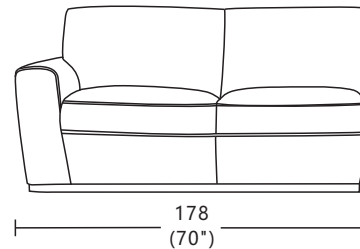

DANSK

MADRID

MADRID

- **Functionality:** not available on this model
- **Frame:** made from seasonal solid wood and plywood. All critical joints are securely glued, screwed and stapled.
- **Arms:** a modern curved arm profile with a tailored overlap seam, upholstered with foam.
- **Back:** hand-tensioned elastic webbing covered with foam.
- **Seat:** hand-tensioned elastic webbing covered with foam - seat height 50cm.
- **Seat Cushions:** removable cushions with high-resilient foam for superior comfort and support.
- **Back Cushions:** removable cushions filled with Dacron fibre.
- **Feet:** timber show-wood frame 4.4cm in wood finish WT.

CBM:1.92m³
3P

CBM:1.41m³
2P

CBM:0.86m³
1P

Profile

CBM:1.74m³
3PL/R

CBM:1.49m³
2.5PL/R

CBM:1.23m³
2PL/R

CBM:1.22m³
C