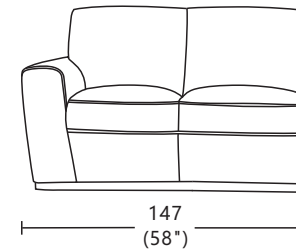

DANSK

MADRID

MADRID

- **Functionality:** not available on this model
- **Frame:** made from seasonal solid wood and plywood. All critical joints are securely glued, screwed and stapled.
- **Arms:** a modern curved arm profile with a tailored overlap seam, upholstered with foam.
- **Back:** hand-tensioned elastic webbing covered with foam.
- **Seat:** hand-tensioned elastic webbing covered with foam - seat height 50cm.
- **Seat Cushions:** removable cushions with high-resilient foam for superior comfort and support.
- **Back Cushions:** removable cushions filled with Dacron fibre.
- **Feet:** timber show-wood frame 4.4cm in wood finish WT.

CBM:1.92m³
3P

CBM:1.41m³
2P

CBM:0.86m³
1P

Profile

CBM:1.74m³
3PL/R

CBM:1.49m³
2.5PL/R

CBM:1.23m³
2PL/R

CBM:1.22m³
C