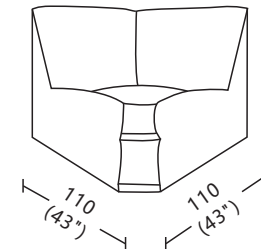

DANSK

MADRID

MADRID

- **Functionality:** not available on this model
- **Frame:** made from seasonal solid wood and plywood. All critical joints are securely glued, screwed and stapled.
- **Arms:** a modern curved arm profile with a tailored overlap seam, upholstered with foam.
- **Back:** hand-tensioned elastic webbing covered with foam.
- **Seat:** hand-tensioned elastic webbing covered with foam - seat height 50cm.
- **Seat Cushions:** removable cushions with high-resilient foam for superior comfort and support.
- **Back Cushions:** removable cushions filled with Dacron fibre.
- **Feet:** timber show-wood frame 4.4cm in wood finish WT.

CBM:1.92m³
3P

CBM:1.41m³
2P

CBM:0.86m³
1P

Profile

CBM:1.74m³
3PL/R

CBM:1.49m³
2.5PL/R

CBM:1.23m³
2PL/R

CBM:1.22m³
C