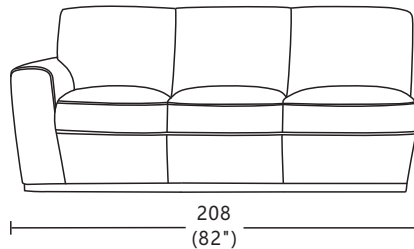

DANSK

MADRID

MADRID

- **Functionality:** not available on this model
- **Frame:** made from seasonal solid wood and plywood. All critical joints are securely glued, screwed and stapled.
- **Arms:** a modern curved arm profile with a tailored overlap seam, upholstered with foam.
- **Back:** hand-tensioned elastic webbing covered with foam.
- **Seat:** hand-tensioned elastic webbing covered with foam - seat height 50cm.
- **Seat Cushions:** removable cushions with high-resilient foam for superior comfort and support.
- **Back Cushions:** removable cushions filled with Dacron fibre.
- **Feet:** timber show-wood frame 4.4cm in wood finish WT.

CBM:1.92m³
3P

CBM:1.41m³
2P

CBM:0.86m³
1P

Profile

CBM:1.74m³
3PL/R

CBM:1.49m³
2.5PL/R

CBM:1.23m³
2PL/R

CBM:1.22m³
C