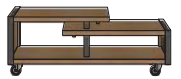

METALOX

Oak solids and veneer - Railway brown finish

200x100x42

Cabinet 2-doors + 2-drawers + 1-niche (+led)

200x100x42

Glass cabinet 2-glass doors + 1-door + 2-drawers (+ led)

150x125x42

Highboard 2-doors + 1-drawer + 1-fall front + 2- niches (+ led)

bookcase 1-drawer + 5-niches 200x65x35

60x140x42

Lowboard

60x170x42

Lowboard 2-doors + 1-drawer + 1-niche

60x210x42

Lowboard 2-doors + 1-drawer + 1-niche

Sideboard 2-doors + 2-drawers + 1-niche 80x180x42

Sideboard 2-doors + 2-drawers + 1-niche 80x210x42

Sideboard 3-doors + 2-drawers + 1-niche 90x240x42

Lamp Table 45x60x60

Coffee Table 45x60x120

Metalox:

Extending Bar Table 92x90x140/190

Bar Table 92x90x130 Bar Table 92x90x160