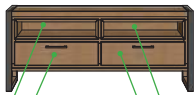

METALOX

Oak solids and veneer - Railway brown finish

200x100x42

Cabinet 2-doors + 2-drawers + 1-niche (+led)

200x100x42

Glass cabinet 2-glass doors + 1-door + 2-drawers (+ led)

150x125x42

Highboard 2-doors + 1-drawer + 1-fall front + 2- niches (+ led)

bookcase 1-drawer + 5-niches 200x65x35

60x140x42

Lowboard

60x170x42

Lowboard 2-doors + 1-drawer + 1-niche

60x210x42

Lowboard 2-doors + 1-drawer + 1-niche

Sideboard 2-doors + 2-drawers + 1-niche 80x180x42