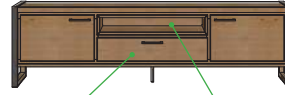

METALOX

Oak solids and veneer - Railway brown finish

200x100x42

Cabinet 2-doors + 2-drawers + 1-niche (+led)

200x100x42

Glass cabinet 2-glass doors + 1-door + 2-drawers (+ led)

150x125x42

Highboard 2-doors + 1-drawer + 1-fall front + 2- niches (+ led)

bookcase 1-drawer + 5-niches 200x65x35

60x140x42

Lowboard

60x170x42

Lowboard 2-doors + 1-drawer + 1-niche

60x210x42

Lowboard 2-doors + 1-drawer + 1-niche

Sideboard 2-doors + 2-drawers + 1-niche 80x180x42

Sideboard 2-doors + 2-drawers + 1-niche 80x210x42

Sideboard 3-doors + 2-drawers + 1-niche 90x240x42

Lamp Table 45x60x60

Coffee Table 45x60x120

Metalox:

Extending Bar Table 92x90x140/190

Bar Table 92x90x130 Bar Table 92x90x160