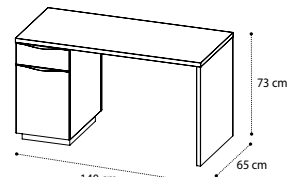

Writing desk

• Silver Birch

0,29 111 Box 4

• Silver Birch
• Ivory Birch

0,10 25,70 Box 1

• Silver Birch
• Ivory Birch

0,30 30 Box 1

• Silver Birch
• Ivory Birch

0,39 55,70 Box 2

• Silver Birch
• Ivory Birch

0,72 92,20 Box 2

• Silver Birch

0,32 65,40 Box 2