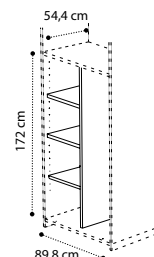

Low dividing panel H.172 w/3 shelves for module 90