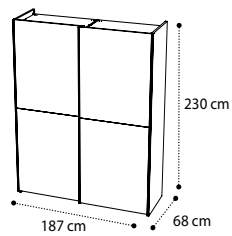

- Silver Birch
- Ivory Birch

 0,75  297,10 Box 21

- Silver Birch
- Ivory Birch

 0,85  342,90 Box 22

Silver Birch

3/D sliding door wardrobe

3/D sliding door wardrobe with mirror door

2/D sliding door wardrobe