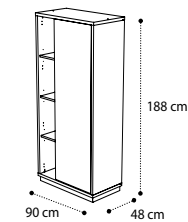

• Silver Birch
• Ivory Birch

0,06 20,10 Box 1

Bookcase Rh - Lh

Vanity dresser (excludes stool)

Drawer unit for toilette

Toilette wit drawers (excludes stool)

3 drawers block could be assembled on left or right side