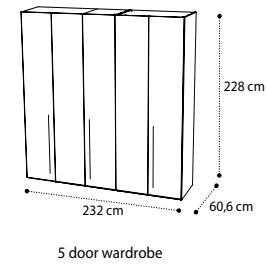

PALAZZIO

Ivory Birch

Silver Birch

Back panel with metal cross bar support