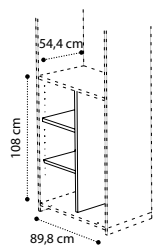

Low dividing panel H.108 w/2 shelves for module 90