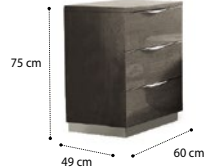

• Silver Birch

0,23 28,30 Box 1

• Silver Birch
• Ivory Birch

0,62 66,50 Box 1

• Silver Birch
• Ivory Birch

0,81 82,70 Box 1

• Silver Birch
• Ivory Birch

0,48 54 Box 1

• Silver Birch
• Ivory Birch

0,06 20,10 Box 1

Bookcase Rh - Lh

Vanity dresser (excludes stool)

Drawer unit for toilette

Toilette wit drawers (excludes stool)

3 drawers block could be assembled on left or right side