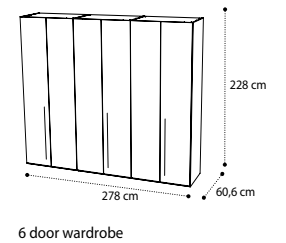

PALAZZIO

Ivory Birch

Silver Birch

Back panel with metal cross bar support