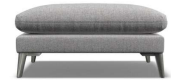

Seat Cushions

Foam-Feather, a dream combination with a foam core that bounces back and a feather wrap for ultimate squishy comfort.

Foam, that bounces back for an ultra low maintenance sit, and a comfortable cocoon of support.

Feet

Available in  **American Walnut**  **Weathered Oak**  **Brushed Chrome**

Scatter Cushions

Soft and inviting, our duck feather scatter cushions are 100% responsibly sourced. They're included too - simply choose a fabric for your scatters from this book.

Extra Large Sofa

H	W	D
84	231	98

Large Sofa

H	W	D
84	201	98

Medium Sofa

H	W	D
84	171	98

Cuddler

H	W	D
84	146	98

Stool

H	W	D
46	95	65

Bench Stool

PATTERN FABRIC AVAILABLE

H	W	D
36	99	62

Extra Large Corner

H	W	D
84	297	297

LHF Large Corner