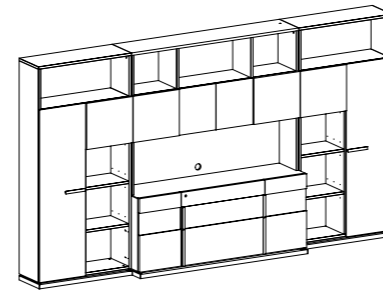

inch W 18" D 18" H 24"
cm L 46,7 P 46,2 H 60
Crts 1 kg 30 m³ 0,18

inch W 18" D 18" H 23"
cm L 46,7 P 46,2 H 57,8
Crts 1 kg 28 m³ 0,18

inch W 71" D 34" H 30"
cm L 180 P 86 H 76
Crts 2 kg 85 m³ 0,25

With 2 wireways featuring adjustable feet levellers
inch W 66" D 30" H 30"
cm L 167,5 P 76 H 76
Crts 1 kg 77 m³ 0,2

inch W 47" D 22" H 30"
cm L 120 P 55 H 76
Crts 1 kg 48 m³ 0,143

inch W 47" D 22" H 30"
cm L 120 P 55 H 76
Crts 1 kg 42 m³ 0,143

With chromed structure, seat and back in black or white leatherette
inch W 23" D 21" H 34"
cm L 58 P 54 H 85,5
Crts 1 kg 15 m³ 0,160

ATTENTION FOR W. 180/71" DESK:
When ordering the desk drawer / keyboard holder only (without the 2 lateral front panels) the drawer can be positioned centrally or laterally (to the left or to the right).

ATTENTION FOR W. 167/66" DESK:
The desk drawer / keyboard holder can be positioned centrally or laterally (to the left or to the right).

ATTENTION FOR W. 120/48" DESK / RETURN DESK:
The desk drawer can only be positioned centrally.

inch W 67" D 17" H 3"
cm L 171 P 42,1 H 7,5
Crts 1 kg 6 m³ 0,04

inch W 26" D 17" H 3"
cm L 67 P 42 H 7,5
Crts 1 kg 5 m³ 0,04

COMPOSITION EXAMPLES:

LIBRARY COMPOSITION 1
inch W 150" D 21" H 84"
cm L 379,6 P 52,7 H 213,4
Crts 11 kg 414 m³ 2,048