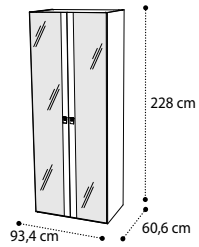

HINGED WARDROBES - WOODEN AND MIRROR DOORS

Back panel with cross bar support

2 door glass doors wardrobe