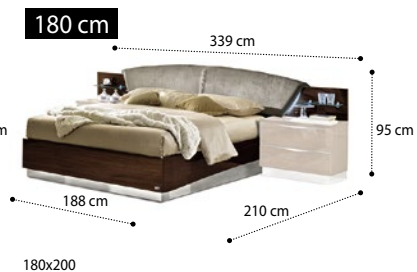

BIANCA

Slats and mattress not included

WHITE

WALNUT

0,47 92,40 Box 6

0,48 97,10 Box 6

0,46 91,90 Box 6

0,47 99,10 Box 6

Mattress not included

WHITE

WALNUT

0,68 129,60 Box 9

0,72 137,30 Box 9

0,63 129,10 Box 9

0,73 143,60 Box 9

Slats and mattress not included

WHITE

WALNUT

0,40 77,20 Box 3

0,47 77,60 Box 3

0,48 85,80 Box 3

0,56 88,40 Box 3

0,46 77,10 Box 3

Mattress not included

bed 154 with led

bed 160 with led

bed 154 with led with storage 154x203

bed 160 with led with storage 160x200

0,46 m³ 85,20 kg Box 3

0,47 m³ 85,70 kg Box 3

0,63 m³ 122,40 kg Box 6

0,68 m³ 122,90 kg Box 6