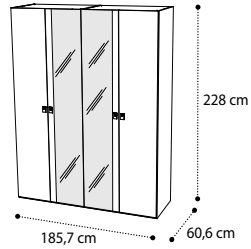

HINGED WARDROBES - WOODEN AND MIRROR DOORS - CHECK AVAILABILITY WITH MANUFACTURER

Back panel
with
cross bar
support

4 door wardrobe