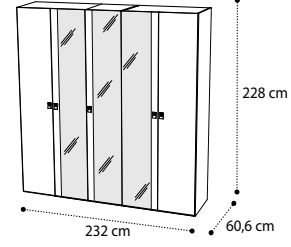

5 door glass doors wardrobe