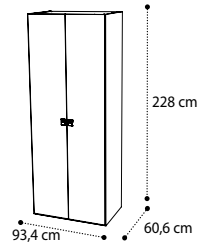

BIANCA

HINGED WARDROBES - WOODEN DOORS

Back panel with metal cross bar support

2 door wardrobe