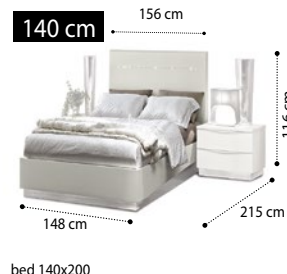

BIANCA

Slats and mattress not included

WHITE

WALNUT

0,47 92,40 Box 6

0,48 97,10 Box 6

0,46 91,90 Box 6

0,47 99,10 Box 6

Mattress not included

WHITE

WALNUT

0,68 129,60 Box 9

0,72 137,30 Box 9

0,63 129,10 Box 9

0,73 143,60 Box 9

Slats and mattress not included

WHITE

WALNUT

0,40 77,20 Box 3

0,47 77,60 Box 3

0,48 85,80 Box 3

0,56 88,40 Box 3

0,46 77,10 Box 3

Mattress not included

bed 154 with led

bed 160 with led

bed 154 with led with storage 154x203

bed 160 with led with storage 160x200

0,46 m³ 85,20 kg Box 3

0,47 m³ 85,70 kg Box 3

0,63 m³ 122,40 kg Box 6

0,68 m³ 122,90 kg Box 6