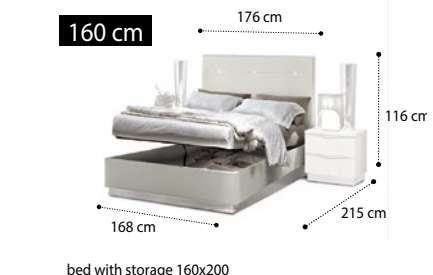

Mattress not included

WHITE

WALNUT

0,68 129,60 Box 9

0,72 137,30 Box 9

0,63 129,10 Box 9

0,73 143,60 Box 9

Slats and mattress not included

WHITE

WALNUT

0,40 77,20 Box 3

0,47 77,60 Box 3

0,48 85,80 Box 3

0,56 88,40 Box 3

0,46 77,10 Box 3

Mattress not included

bed 154 with led

bed 160 with led

bed 154 with led with storage 154x203

bed 160 with led with storage 160x200

0,46 m³ 85,20 kg Box 3

0,47 m³ 85,70 kg Box 3

0,63 m³ 122,40 kg Box 6

0,68 m³ 122,90 kg Box 6