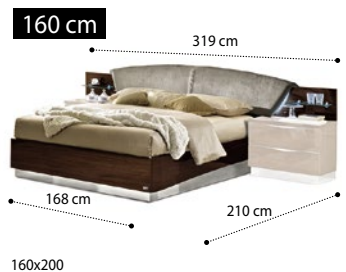

BIANCA

Slats and mattress not included

WHITE

WALNUT

0,47 92,40 Box 6

0,48 97,10 Box 6

0,46 91,90 Box 6

0,47 99,10 Box 6

Mattress not included

WHITE

WALNUT

0,68 129,60 Box 9

0,72 137,30 Box 9

0,63 129,10 Box 9

0,73 143,60 Box 9

Slats and mattress not included

WHITE

WALNUT

0,40 77,20 Box 3

0,47 77,60 Box 3

0,48 85,80 Box 3

0,56 88,40 Box 3

0,46 77,10 Box 3

Mattress not included

bed 154 with led

bed 160 with led

bed 154 with led with storage 154x203

bed 160 with led with storage 160x200

0,46 m³ 85,20 kg Box 3

0,47 m³ 85,70 kg Box 3

0,63 m³ 122,40 kg Box 6

0,68 m³ 122,90 kg Box 6