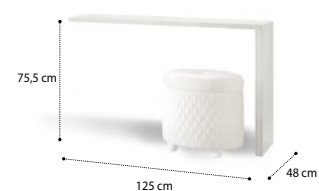

bed 154 with led

bed 160 with led

bed 154 with led with storage 154x203

bed 160 with led with storage 160x200

0,46 m³ 85,20 kg Box 3

0,47 m³ 85,70 kg Box 3

0,63 m³ 122,40 kg Box 6

0,68 m³ 122,90 kg Box 6

WHITE

DRESSING TABLE

Vanity Top

Drawer unit for vanity top

Vanity Top with drawer unit (excludes Stool)

3 drawers block could be assembled on left or right side

Vanity Top with 3 drawer dresser (excludes Stool)

0,10 m³ 25,70 kg Box 1

0,30 m³ 30 kg Box 1

0,39 m³ 55,70 kg Box 2

0,72 m³ 92,20 kg Box 2

WHITE

CHESTS

MINI NIGHT TABLE 2 DRAWERS

Maxi night table 2 drawers