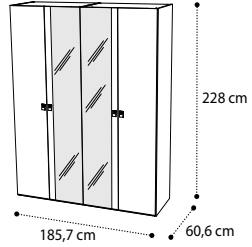

4 door glass doors wardrobe