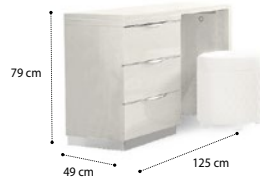

bed 154 with led

bed 160 with led

bed 154 with led with storage 154x203

bed 160 with led with storage 160x200

0,46 m³ 85,20 kg Box 3

0,47 m³ 85,70 kg Box 3

0,63 m³ 122,40 kg Box 6

0,68 m³ 122,90 kg Box 6

WHITE

DRESSING TABLE

Vanity Top

Drawer unit for vanity top

Vanity Top with drawer unit (excludes Stool)

3 drawers block could be assembled on left or right side

Vanity Top with 3 drawer dresser (excludes Stool)

0,10 m³ 25,70 kg Box 1

0,30 m³ 30 kg Box 1

0,39 m³ 55,70 kg Box 2

0,72 m³ 92,20 kg Box 2

WHITE

CHESTS

MINI NIGHT TABLE 2 DRAWERS

Maxi night table 2 drawers

Single dresser 3 drawers

Double dresser

0,18 m³ 25 kg Box 1

0,23 m³ 28,30 kg Box 1

0,62 m³ 66,50 kg Box 1

0,81 m³ 82,70 kg Box 1

WHITE

WALNUT