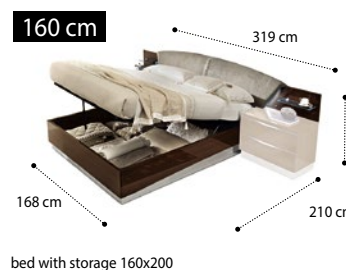

BIANCA

Slats and mattress not included

WHITE

WALNUT

0,47 92,40 Box 6

0,48 97,10 Box 6

0,46 91,90 Box 6

0,47 99,10 Box 6

Mattress not included

WHITE

WALNUT

0,68 129,60 Box 9

0,72 137,30 Box 9

0,63 129,10 Box 9

0,73 143,60 Box 9

Slats and mattress not included

WHITE

WALNUT

0,40 77,20 Box 3

0,47 77,60 Box 3

0,48 85,80 Box 3

0,56 88,40 Box 3

0,46 77,10 Box 3

Mattress not included

bed 154 with led

bed 160 with led

bed 154 with led with storage 154x203

bed 160 with led with storage 160x200

0,46 m³ 85,20 kg Box 3

0,47 m³ 85,70 kg Box 3

0,63 m³ 122,40 kg Box 6

0,68 m³ 122,90 kg Box 6