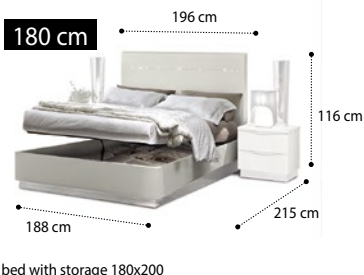

Mattress not included

WHITE

WALNUT

0,68 129,60 Box 9

0,72 137,30 Box 9

0,63 129,10 Box 9

0,73 143,60 Box 9

Slats and mattress not included

WHITE

WALNUT

0,40 77,20 Box 3

0,47 77,60 Box 3

0,48 85,80 Box 3

0,56 88,40 Box 3

0,46 77,10 Box 3

Mattress not included

bed 154 with led

bed 160 with led

bed 154 with led with storage 154x203

bed 160 with led with storage 160x200

0,46 m³ 85,20 kg Box 3

0,47 m³ 85,70 kg Box 3

0,63 m³ 122,40 kg Box 6

0,68 m³ 122,90 kg Box 6