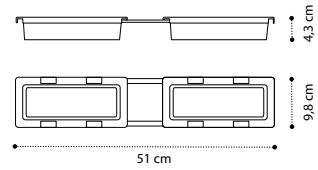

Multi-purpose tray for module 90