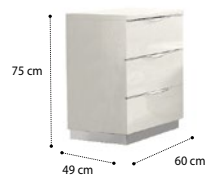

bed 154 with led

bed 160 with led

bed 154 with led with storage 154x203

bed 160 with led with storage 160x200

0,46 m³ 85,20 kg Box 3

0,47 m³ 85,70 kg Box 3

0,63 m³ 122,40 kg Box 6

0,68 m³ 122,90 kg Box 6

WHITE

DRESSING TABLE

Vanity Top

Drawer unit for vanity top

Vanity Top with drawer unit (excludes Stool)

3 drawers block could be assembled on left or right side

Vanity Top with 3 drawer dresser (excludes Stool)

0,10 m³ 25,70 kg Box 1

0,30 m³ 30 kg Box 1

0,39 m³ 55,70 kg Box 2

0,72 m³ 92,20 kg Box 2

WHITE

CHESTS

MINI NIGHT TABLE 2 DRAWERS

Maxi night table 2 drawers