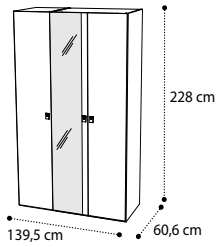

3 door glass doors wardrobe