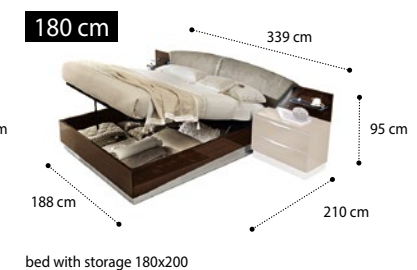

BIANCA

Slats and mattress not included

WHITE

WALNUT

0,47 92,40 Box 6

0,48 97,10 Box 6

0,46 91,90 Box 6

0,47 99,10 Box 6

Mattress not included

WHITE

WALNUT

0,68 129,60 Box 9

0,72 137,30 Box 9

0,63 129,10 Box 9

0,73 143,60 Box 9

Slats and mattress not included

WHITE

WALNUT

0,40 77,20 Box 3

0,47 77,60 Box 3

0,48 85,80 Box 3

0,56 88,40 Box 3

0,46 77,10 Box 3

Mattress not included

bed 154 with led

bed 160 with led

bed 154 with led with storage 154x203

bed 160 with led with storage 160x200

0,46 m³ 85,20 kg Box 3

0,47 m³ 85,70 kg Box 3

0,63 m³ 122,40 kg Box 6

0,68 m³ 122,90 kg Box 6