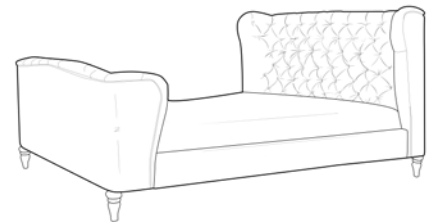

## FOOT FINISHES

Weathered  
Oak

American  
Walnut

**DOUBLE**

H	W	D
118	155	215

**BUTTONED BENCH STOOL**

H	W	D
31	153	51

**KING**

H	W	D
118	170	22

**BUTTONED STORAGE OTTOMAN**

H	W	D
45	120	40

**SUPER KING**

H	W	D
118	200	223

**ACCENT CHAIR**

H	W	D
81	70	80

W: Total Width (cm) D: Total Depth (cm) H: Total Height (cm) All dimensions are approximate.