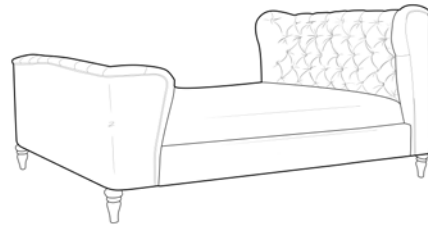

## FOOT FINISHES

Weathered  
Oak

American  
Walnut

**DOUBLE**

H	W	D
118	155	215

**BUTTONED BENCH STOOL**

H	W	D
31	153	51

**KING**

H	W	D
118	170	22

**BUTTONED STORAGE OTTOMAN**

H	W	D
45	120	40

**SUPER KING**

H	W	D
118	200	223

**ACCENT CHAIR**

H	W	D
81	70	80

W: Total Width (cm) D: Total Depth (cm) H: Total Height (cm) All dimensions are approximate.