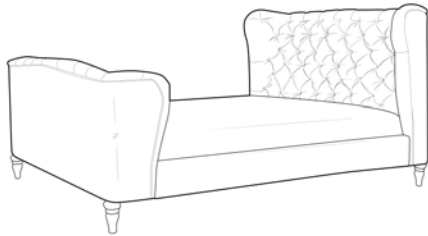

## FOOT FINISHES

Weathered  
Oak

American  
Walnut

**DOUBLE**

H	W	D
118	155	215

**BUTTONED BENCH STOOL**

H	W	D
31	153	51

**KING**

H	W	D
118	170	22

**BUTTONED STORAGE OTTOMAN**

H	W	D
45	120	40

**SUPER KING**

H	W	D
118	200	223

**ACCENT CHAIR**

H	W	D
81	70	80

W: Total Width (cm) D: Total Depth (cm) H: Total Height (cm) All dimensions are approximate.